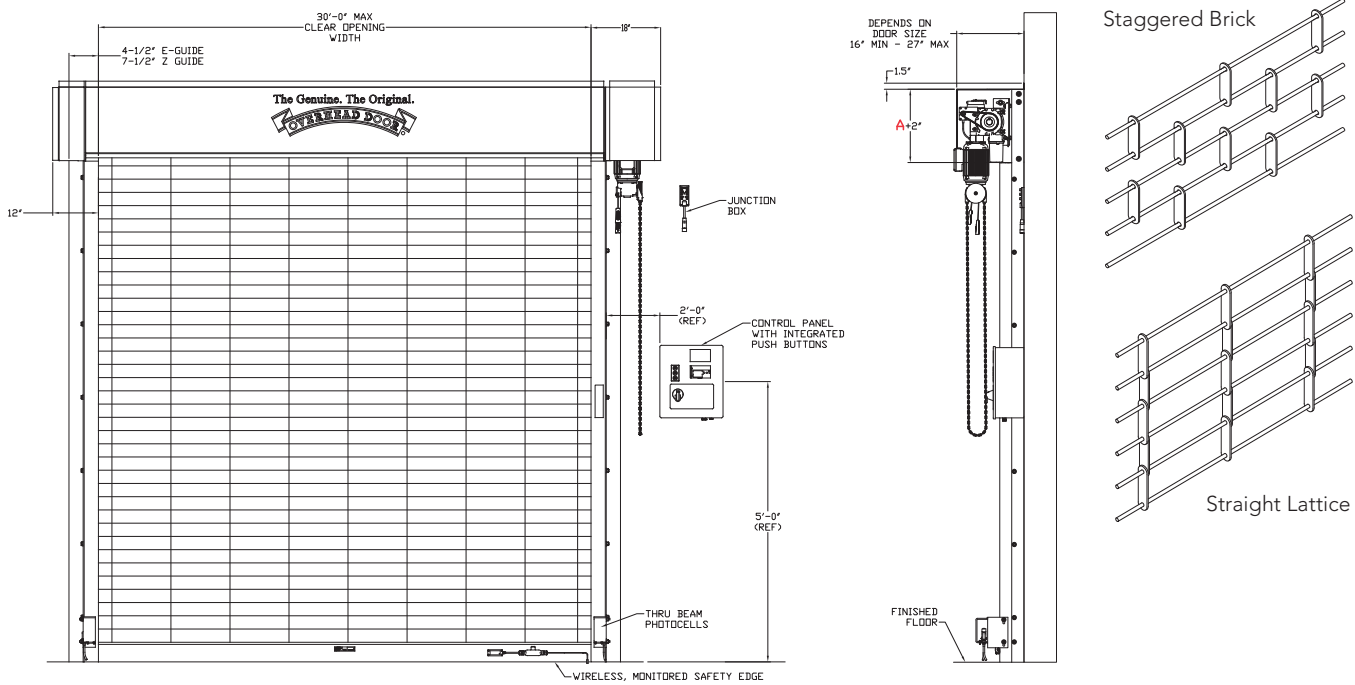

**Grille data and pattern**

Wall opening height	Dimension A
Thru 6'	14"
Thru 10'	16"
Thru 14'	18"

Note: These products allow air infiltration and are not weather tight.

**Benefits**

The RapidGrille® Advanced Performance Security Grille provides facilities with maximized air movement and visual access while delivering more safety features than a standard security grille. The reliable springless design and operation provides reliable performance and asset longevity.