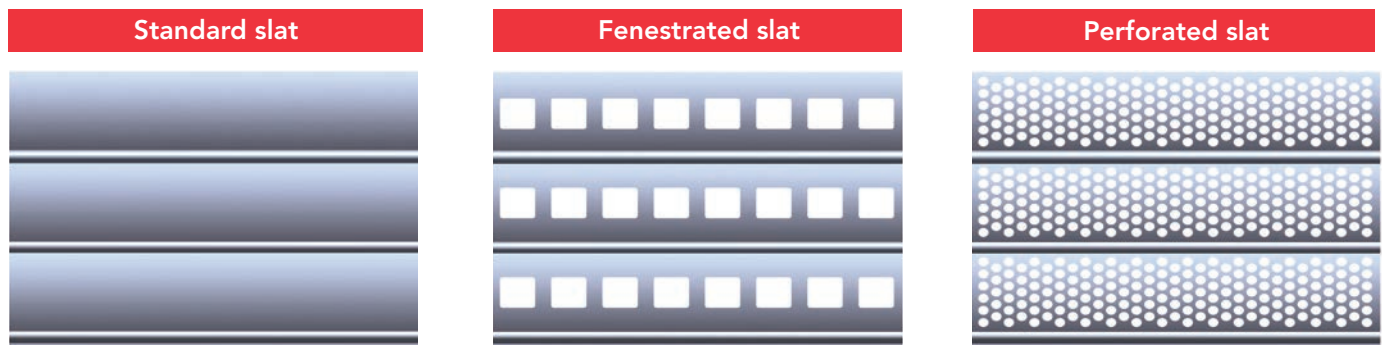

* Requires interlock with tube motor operation

Δ Maximum height and width are independent of each other and may vary based on slat profile, material and gauge.

Cover image: Standard slat, Custom PowderGuard® Premium powder coat finish

Image above: Standard slat, Standard powder coat finish in White

Perfect for security in high pedestrian traffic areas

Heavily visited areas such as retail stores, pharmacies and hospitals often need the security that the Allura® shutter door offers as well as the flexibility in the aesthetic options to match the surrounding environment.

Standard slat, PowderGuard® Premium powder coat finish in Bronze

Slat style

Color options

Standard powder coat finish

White

Almond

Silver*

Bronze*